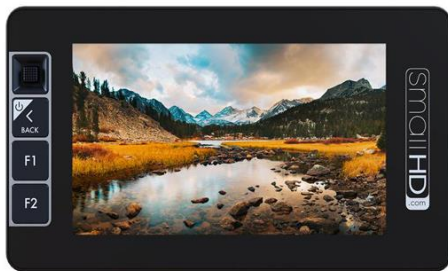

LIGHT & GRIP noleggio attrezzature

ACCESSORI MDP MONITOR

SMALL HD 17"

SMALL HD 7"

PANASONIC 9"