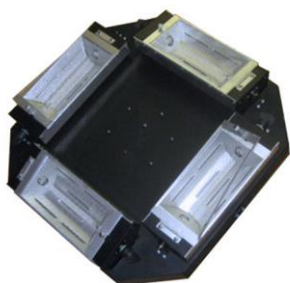

LIGHT & GRIP noleggio attrezzature

LUCI TUNGSTENO

GHOST 5 KW