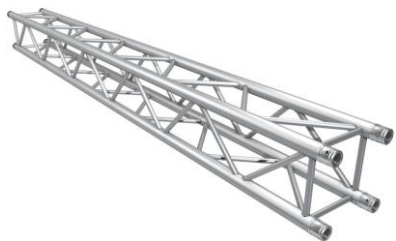

LIGHT & GRIP noleggio attrezzature

ACCESSORI LUCI TRUSS

TRUSS